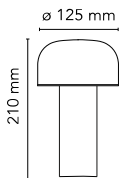

Bellhop

by Edward Barber & Jay Osgerby , 2018

Rechargeable direct light table lighting device. Base and dome in coloured PC. Diffuser in Opaline injection moulded photo-engraved PC. 24-hours' autonomy, charging via Micro-USB-C. Push-button switch positioned on the base provides the 4-step dimmer function. Battery status indicator positioned under the base. USB-C charging cable included, useful length 120cm. USB battery charging on plug with interchangeable plugs.

Mounting	Table
Environment	Indoor
Weight	0,730 Kg
Light sources available	84 x LED 2,5W 109lm 2700K CRI90 [i]
Emergency	Without
Voltage	100-240/5V
Power	2,5W
Battery	Yes
Supply included	Yes

Materials Polycarbonate