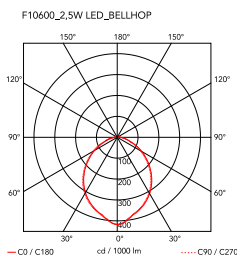

Bellhop

by Edward Barber & Jay Osgerby , 2018

Rechargeable direct light table lighting device. Base and dome in coloured PC. Diffuser in Opaline injection moulded photo-engraved PC. 24-hours' autonomy, charging via Micro-USB-C. Push-button switch positioned on the base provides the 4-step dimmer function. Battery status indicator positioned under the base. USB-C charging cable included, useful length 120cm. USB battery charging on plug with interchangeable plugs.